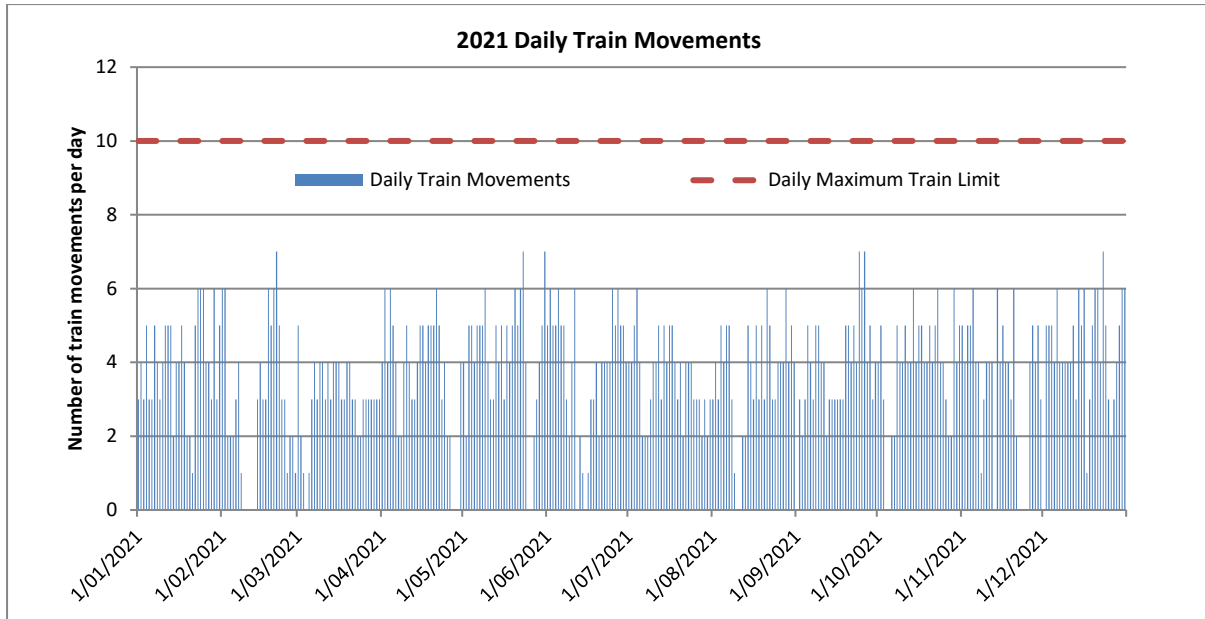

APPENDIX 1
RAIL HAULAGE

Date	Daily Train Movements	Date	Daily Train Movements	Date	Daily Train Movements
1/01/2021	3	1/02/2021	6	1/03/2021	5
2/01/2021	4	2/02/2021	6	2/03/2021	2
3/01/2021	3	3/02/2021	2	3/03/2021	1
4/01/2021	5	4/02/2021	2	4/03/2021	0
5/01/2021	3	5/02/2021	2	5/03/2021	1
6/01/2021	3	6/02/2021	3	6/03/2021	3
7/01/2021	5	7/02/2021	4	7/03/2021	4
8/01/2021	4	8/02/2021	1	8/03/2021	3
9/01/2021	3	9/02/2021	0	9/03/2021	4
10/01/2021	4	10/02/2021	0	10/03/2021	4
11/01/2021	5	11/02/2021	0	11/03/2021	3
12/01/2021	5	12/02/2021	0	12/03/2021	4
13/01/2021	5	13/02/2021	0	13/03/2021	3
14/01/2021	2	14/02/2021	3	14/03/2021	4
15/01/2021	4	15/02/2021	4	15/03/2021	4
16/01/2021	4	16/02/2021	3	16/03/2021	4
17/01/2021	5	17/02/2021	3	17/03/2021	3
18/01/2021	4	18/02/2021	6	18/03/2021	3
19/01/2021	2	19/02/2021	5	19/03/2021	4
20/01/2021	2	20/02/2021	6	20/03/2021	4
21/01/2021	1	21/02/2021	7	21/03/2021	3
22/01/2021	5	22/02/2021	5	22/03/2021	3
23/01/2021	6	23/02/2021	3	23/03/2021	2
24/01/2021	6	24/02/2021	3	24/03/2021	2
25/01/2021	6	25/02/2021	1	25/03/2021	3
26/01/2021	4	26/02/2021	2	26/03/2021	3
27/01/2021	4	27/02/2021	2	27/03/2021	3
28/01/2021	3	28/02/2021	1	28/03/2021	3
29/01/2021	6			29/03/2021	3
30/01/2021	3			30/03/2021	3
31/01/2021	5			31/03/2021	3