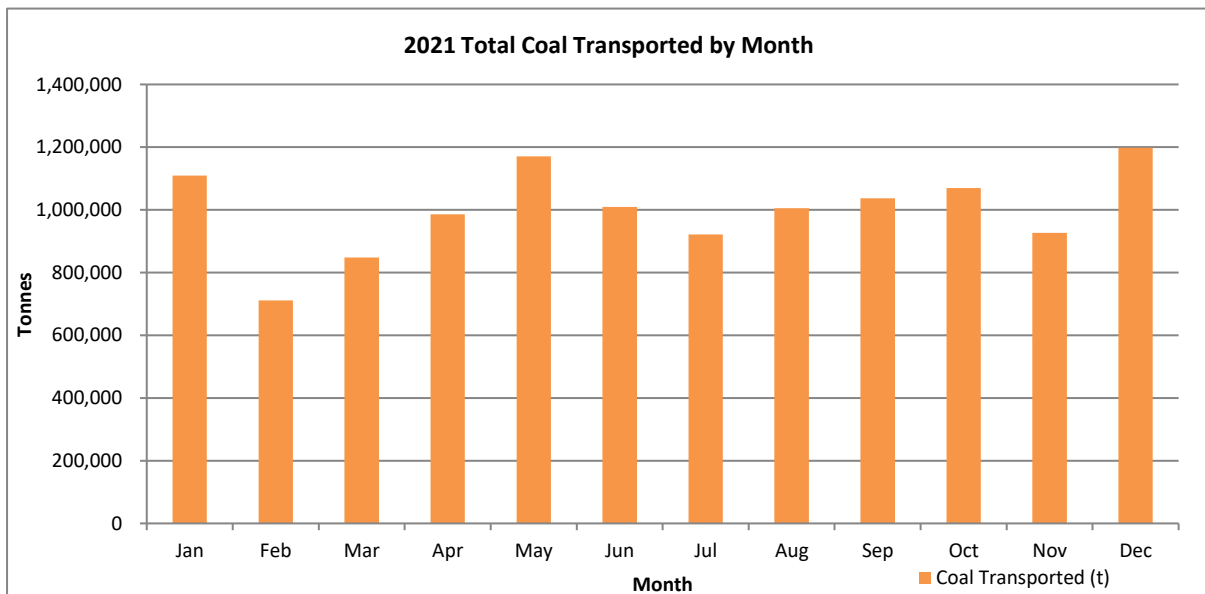

APPENDIX 1
RAIL HAULAGE

Date	Daily Train Movements	Date	Daily Train Movements	Date	Daily Train Movements
1/01/2021	3	1/02/2021	6	1/03/2021	5
2/01/2021	4	2/02/2021	6	2/03/2021	2
3/01/2021	3	3/02/2021	2	3/03/2021	1
4/01/2021	5	4/02/2021	2	4/03/2021	0
5/01/2021	3	5/02/2021	2	5/03/2021	1
6/01/2021	3	6/02/2021	3	6/03/2021	3
7/01/2021	5	7/02/2021	4	7/03/2021	4
8/01/2021	4	8/02/2021	1	8/03/2021	3
9/01/2021	3	9/02/2021	0	9/03/2021	4
10/01/2021	4	10/02/2021	0	10/03/2021	4
11/01/2021	5	11/02/2021	0	11/03/2021	3
12/01/2021	5	12/02/2021	0	12/03/2021	4
13/01/2021	5	13/02/2021	0	13/03/2021	3
14/01/2021	2	14/02/2021	3	14/03/2021	4
15/01/2021	4	15/02/2021	4	15/03/2021	4
16/01/2021	4	16/02/2021	3	16/03/2021	4
17/01/2021	5	17/02/2021	3	17/03/2021	3
18/01/2021	4	18/02/2021	6	18/03/2021	3
19/01/2021	2	19/02/2021	5	19/03/2021	4
20/01/2021	2	20/02/2021	6	20/03/2021	4
21/01/2021	1	21/02/2021	7	21/03/2021	3
22/01/2021	5	22/02/2021	5	22/03/2021	3
23/01/2021	6	23/02/2021	3	23/03/2021	2
24/01/2021	6	24/02/2021	3	24/03/2021	2
25/01/2021	6	25/02/2021	1	25/03/2021	3
26/01/2021	4	26/02/2021	2	26/03/2021	3
27/01/2021	4	27/02/2021	2	27/03/2021	3
28/01/2021	3	28/02/2021	1	28/03/2021	3
29/01/2021	6			29/03/2021	3
30/01/2021	3			30/03/2021	3
31/01/2021	5			31/03/2021	3