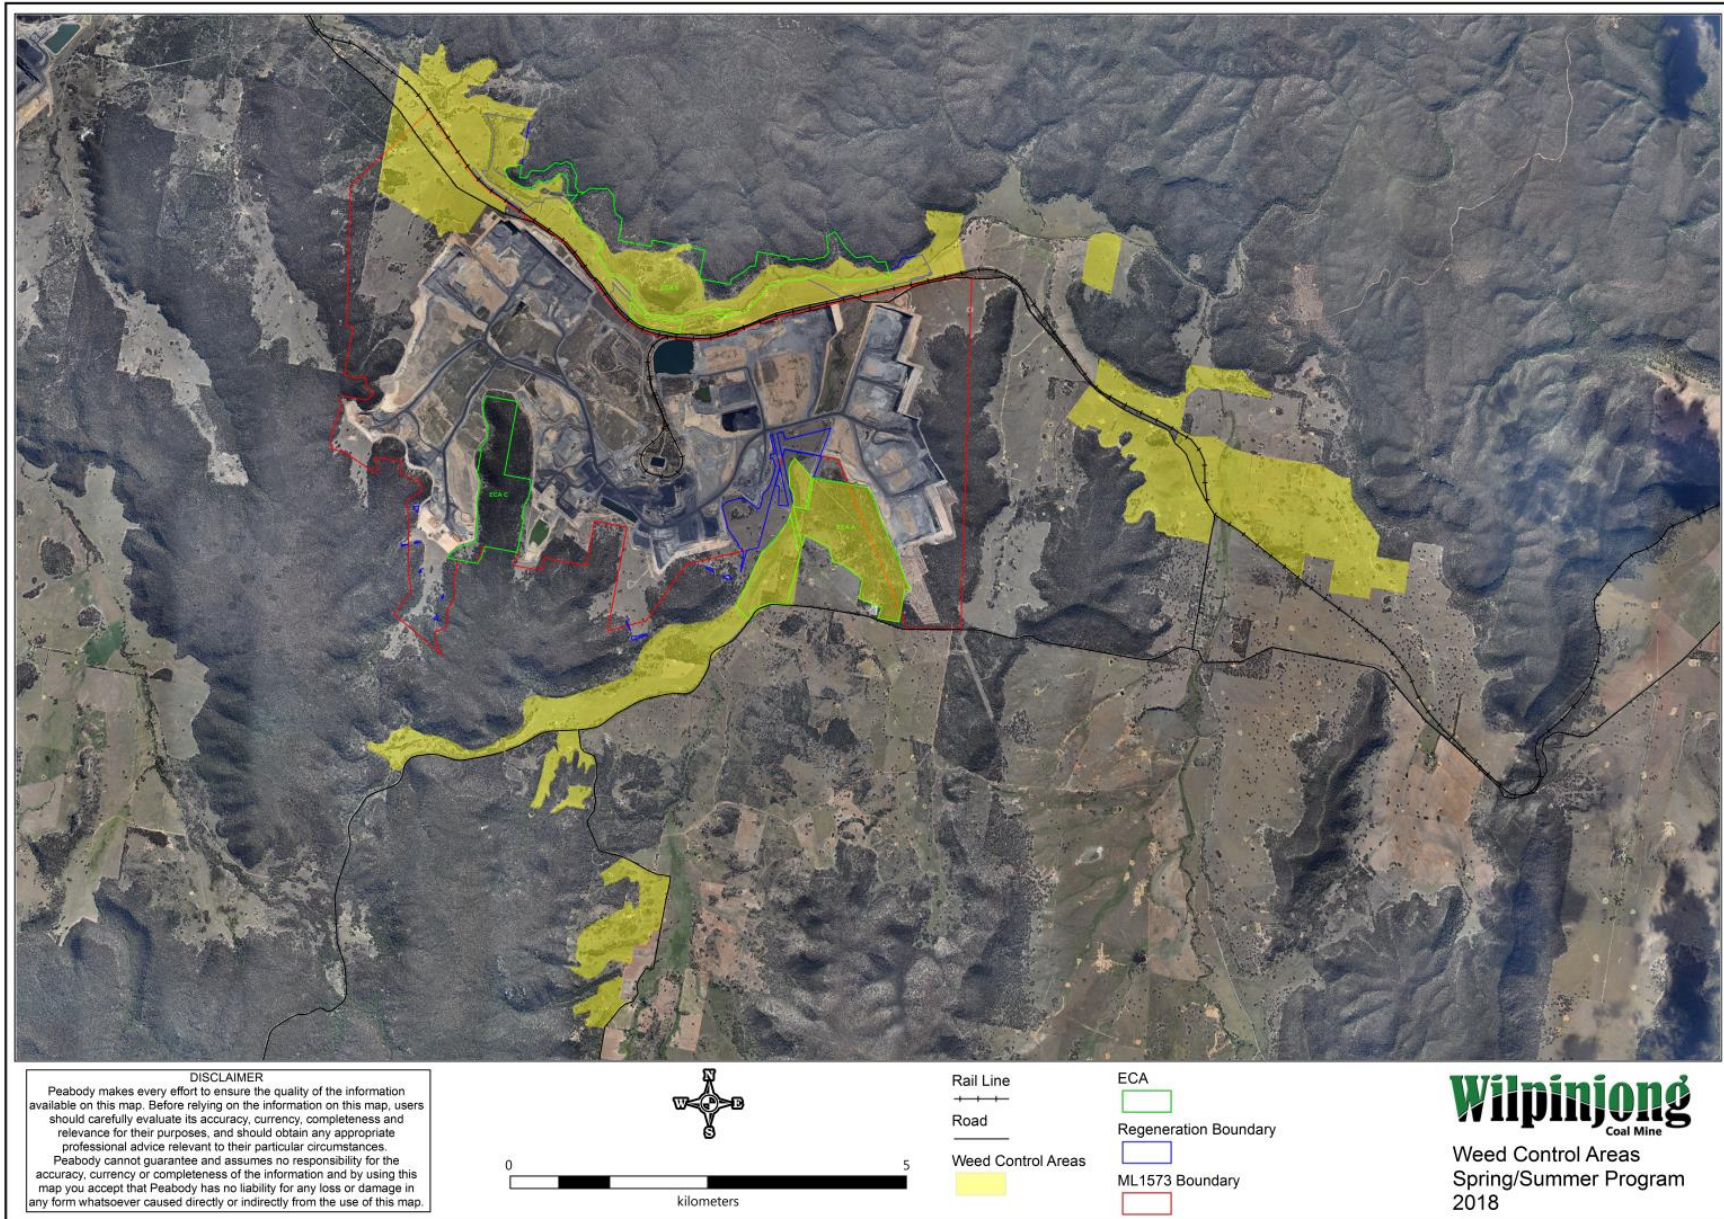

APPENDIX 7 – LAND MANAGEMENT

	<p>Legend</p> <p>Weed Control</p> <ul style="list-style-type: none"> 2019 Regeneration Areas Boundary ECA's <p>— Road</p> <p>+ Sandy Hollow Rail Line</p> <p>— Colliery Holding Boundary</p>	<p>Wilpinjong Coal 2019 Weed Control Program</p>				
<p>Spatial Reference Name: GDA 1994 MGA Zone 55</p>		<p>Review ID: 1</p>	<p>Date Exported: 11/02/2020 10:55 AM</p>	<p>Drawn: JF</p>	<p>Drawing No. WILP - AR19 Weed Control</p>	<p>Peabody makes every effort to ensure the quality of the information available on this map. Before relying on the information on this map, users should carefully evaluate its accuracy, currency, completeness and relevance for their purposes, and should consult any appropriate professional advice relevant to their circumstances.</p> <p>Peabody cannot guarantee and assumes no responsibility for the accuracy, currency or completeness of the information and by using this map you accept that Peabody has no liability for any loss or damage in any form whatsoever caused directly or indirectly from the use of this map.</p>

Rehabilitation – Photo Locations

RHB10 (2017)

RHB10 (2019)

RHB10 (2020)