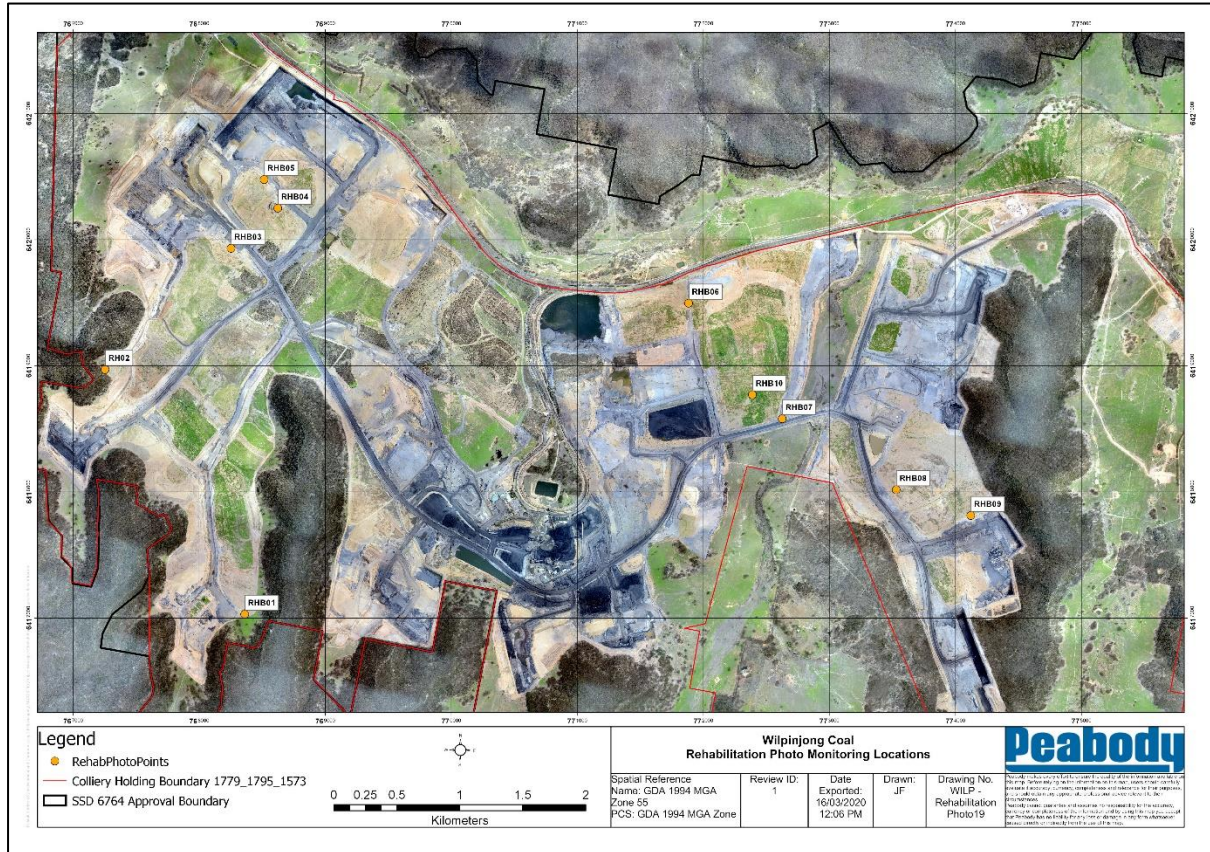

2019/20 Rehabilitation Photographic Register

Please refer to **Figure A** for locations of photographs and **Table A** for the 2019/2020 Rehabilitation Photographic Register.

Figure A – Rehabilitation Photograph Locations